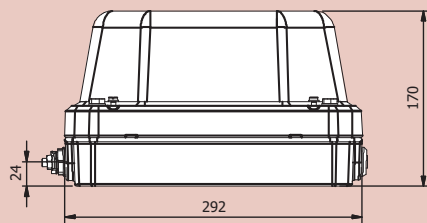

Ambient temperature range:
-45°C TO +55°C

Ingress protection to IP66 and IP67

Meets current CAA (CAP 437)
and ICAO guidelines for
helicopter landing area lighting

DIMENSIONS

Dimensions in millimetres