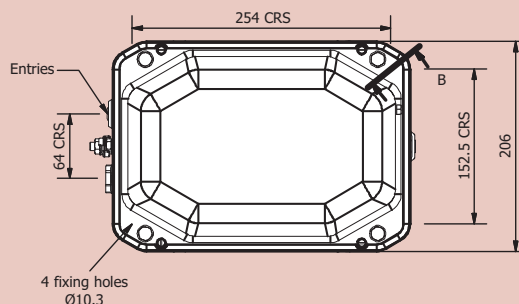

Ambient temperature range:
-45°C TO +55°C

Ingress protection to IP66 and IP67

Meets current CAA (CAP 437)
and ICAO guidelines for
helicopter landing area lighting

DIMENSIONS

Dimensions in millimetres