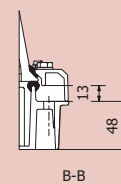

Ambient temperature range:
-45°C TO +55°C

Ingress protection to IP66 and IP67

Meets current CAA (CAP 437)
and ICAO guidelines for
helicopter landing area lighting

DIMENSIONS

Dimensions in millimetres